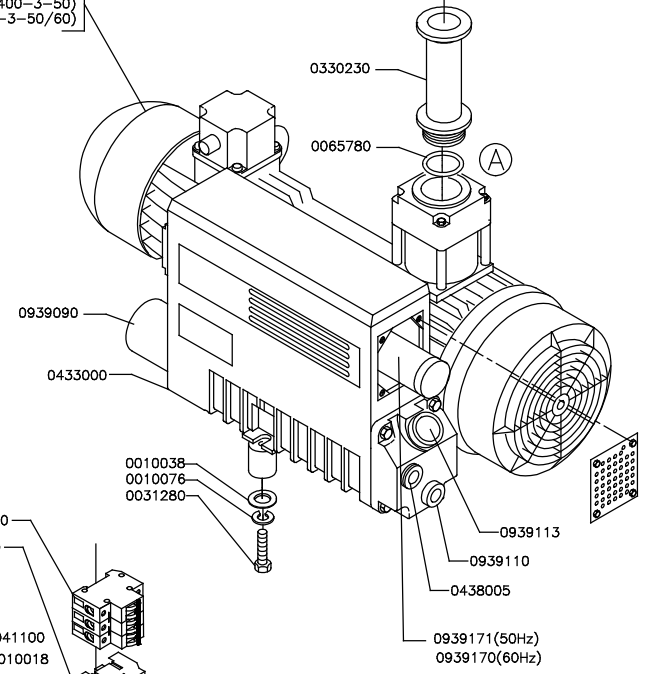

- 0433010(220-240-1-50)
- 0433500(220-230-1-60)
- 0433000(230-400-3-50)
- 0433700(190-210/380-420-3-50/60)

Scale:	Name: Exploded View MARLIN 52	
Date: Jan 2009		
Drawn by: MD		
 HENKELMAN B.V. P.O. box 2117 5202 CC 's-Hertogenbosch Tel. ++31(0)73 - 6213671 Fax. ++31(0)73 - 6221318 The Netherlands	A 4	Drawing: Page 1-2
	Rev. no: 070	
<small>Copyrights explicitly reserved. Reproduction or information to third parties in any form is not permitted without written permission of the owner.</small>		