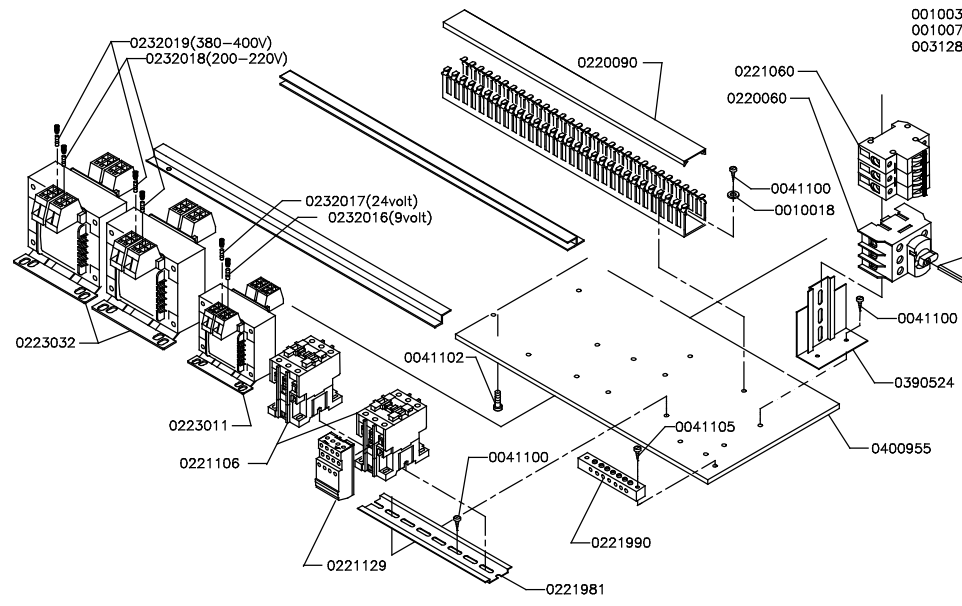

- 0433010(220-240-1-50)
- 0433500(220-230-1-60)
- 0433000(230-400-3-50)
- 0433700(190-210/380-420-3-50/60)

Scale:	Name: Exploded View MARLIN 52	
Date: Jan 2009		
Drawn by: MD		
 HENKELMAN B.V. P.O. box 2117 5202 CC 's-Hertogenbosch Tel. ++31(0)73 - 6213671 Fax. ++31(0)73 - 6221318 The Netherlands	A 4	Drawing: Page 1-2
	Rev. no: 070	
<small>Copyrights explicitly reserved. Reproduction or information to third parties in any form is not permitted without written permission of the owner.</small>		